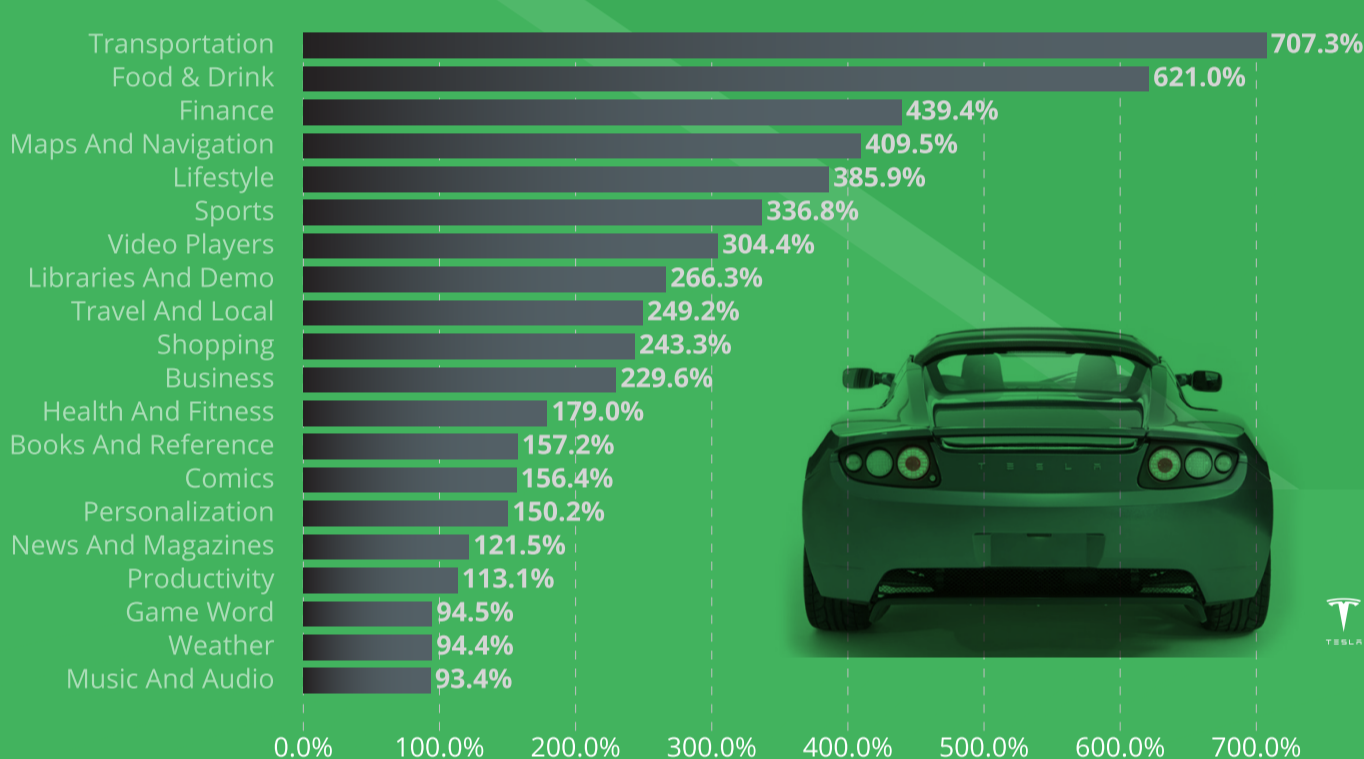

TESLA OWNERS MOBILE AUDIENCE INSIGHTS

FINANCE APP AFFINITY

AFFINITY%

skydeo.com

TESLA APP CATEGORY AFFINITY TOP 20 CATEGORIES

AFFINITY%

SHOPPING APP AFFINITY

AFFINITY%

OWNER LOCATIONS

TESLA OWNERS MOBILE AUDIENCE INSIGHTS