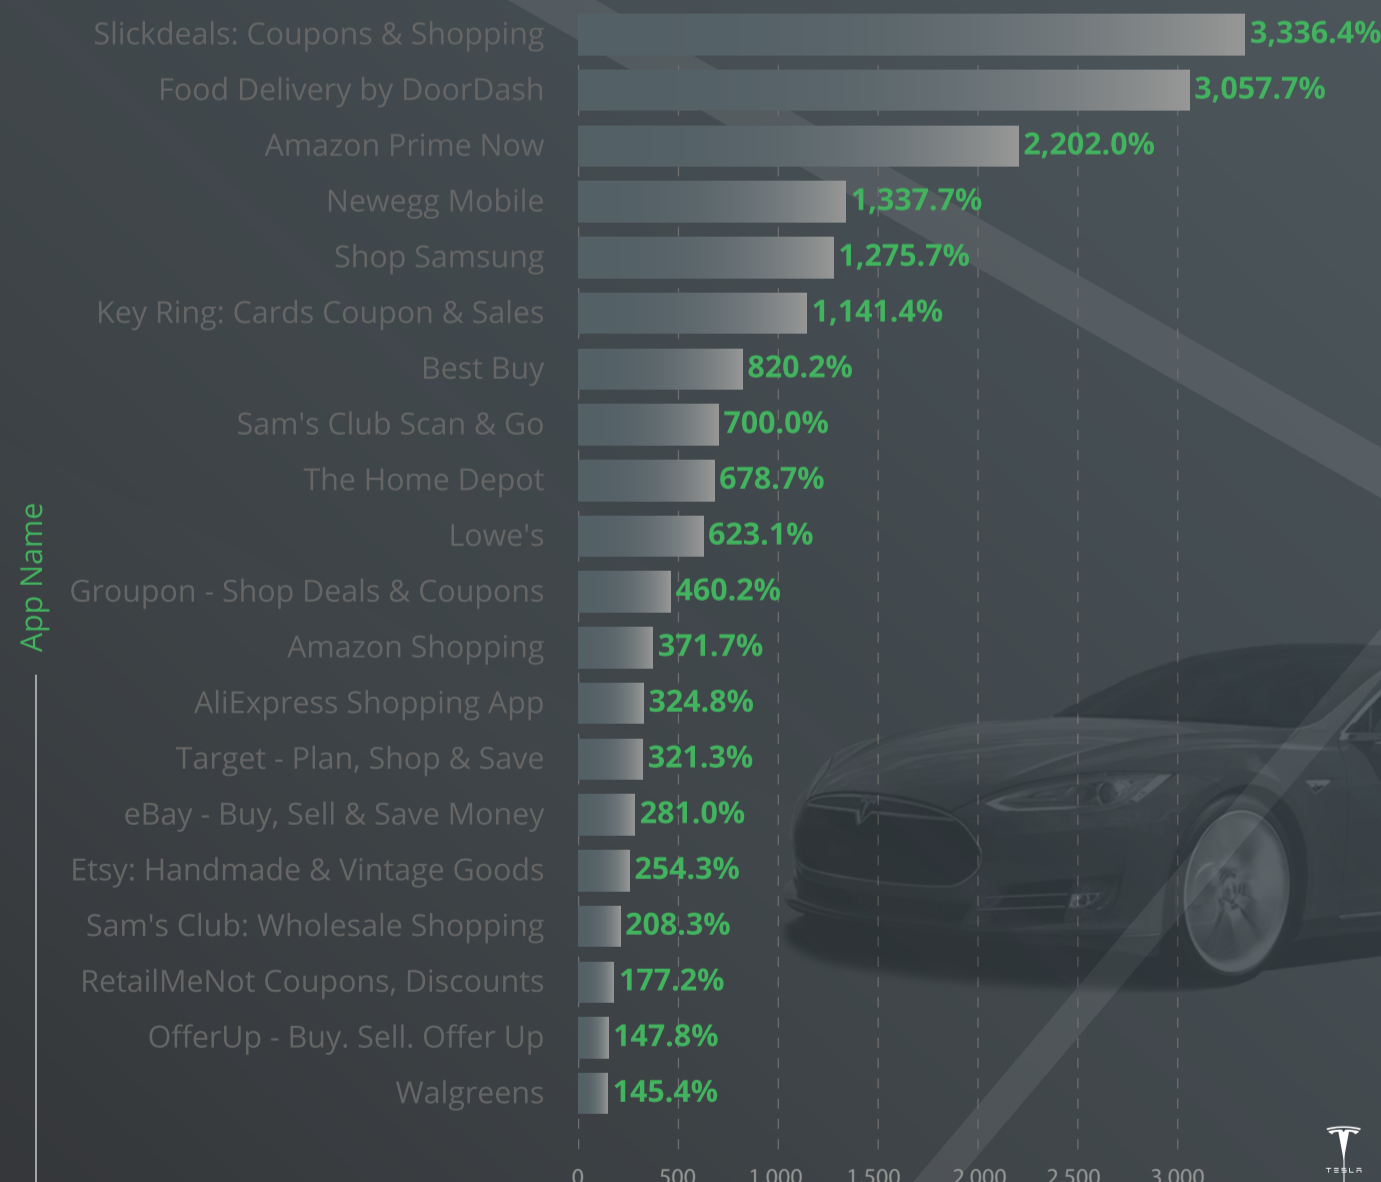

TESLA OWNERS MOBILE AUDIENCE INSIGHTS

FINANCE APP AFFINITY

AFFINITY%

skydeo.com

TESLA APP CATEGORY AFFINITY TOP 20 CATEGORIES

AFFINITY%

SHOPPING APP AFFINITY

AFFINITY%

OWNER LOCATIONS

TESLA OWNERS MOBILE AUDIENCE INSIGHTS