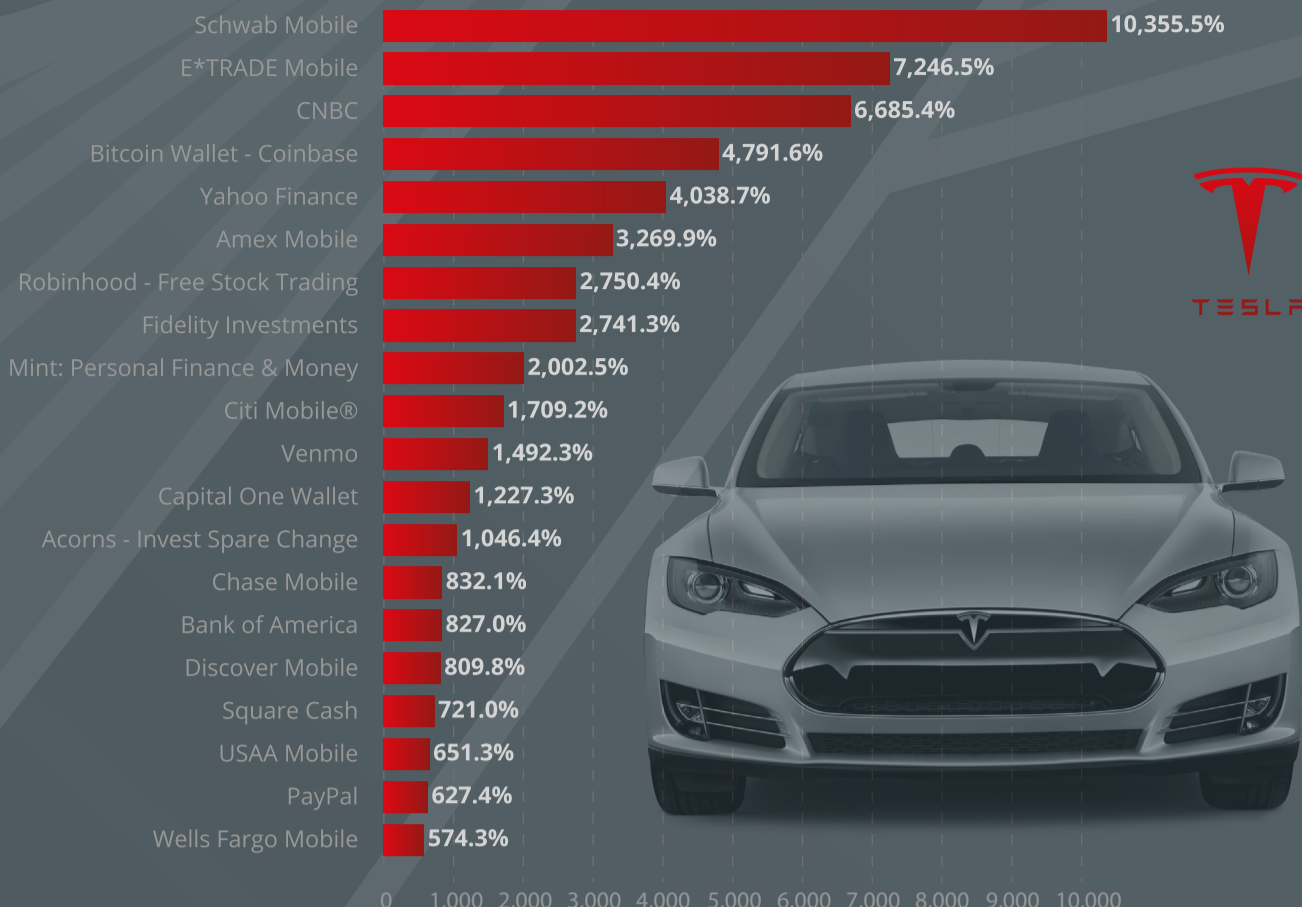

TESLA OWNERS MOBILE AUDIENCE INSIGHTS

FINANCE APP AFFINITY

AFFINITY%

skydeo.com

TESLA APP CATEGORY AFFINITY TOP 20 CATEGORIES

AFFINITY%

SHOPPING APP AFFINITY

AFFINITY%